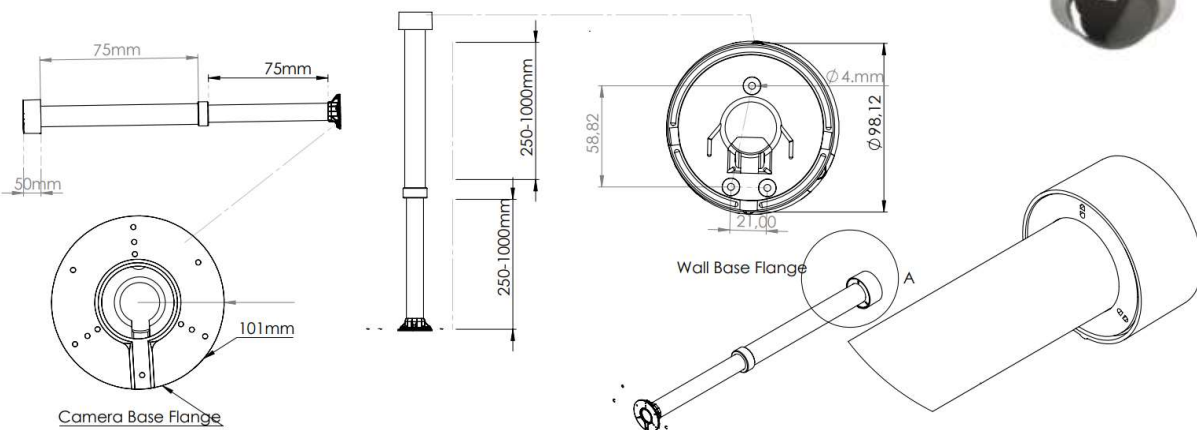

Preference of Professionals

CamBox[®]

Sta Torq Extender

Telescopic ceiling mount with swivel

STA 6050 Series

- ✓ For outdoor and indoor
- ✓ Adjustable length
- ✓ Swivel action
- ✓ Robust and safe
- ✓ Corrosion resistant
- ✓ Junction Box Base

Suitable With All CamBox Accesories

CamBox
Engineering
Plastic