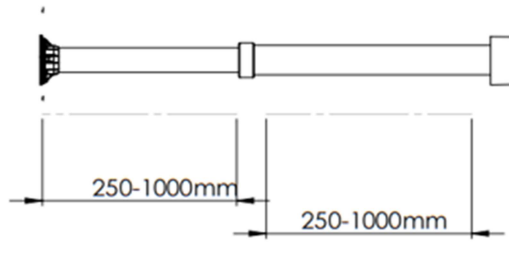

Preference of Professionals

CamBox[®]

Sta Torq Extender

Telescopic ceiling mount with swivel

STA 6050 Series

- ✓ For outdoor and indoor
- ✓ Adjustable length
- ✓ Swivel action
- ✓ Robust and safe
- ✓ Corrosion resistant
- ✓ Junction Box Base