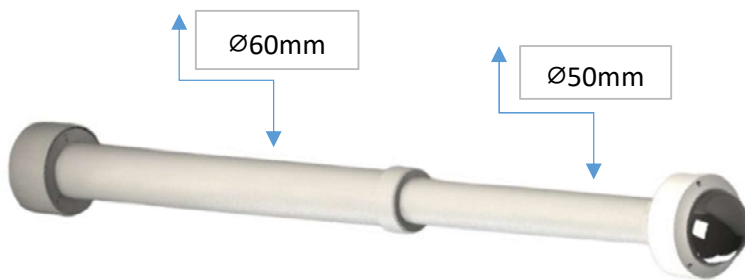

Preference of Professionals

CamBox[®]

Sta Torq Extender

Telescopic ceiling mount with swivel

STA 6050 Series

- ✓ For outdoor and indoor
- ✓ Adjustable length
- ✓ Swivel action
- ✓ Robust and safe
- ✓ Corrosion resistant
- ✓ Junction Box Base

Suitable With All CamBox Accesories

CamBox
Engineering
Plastic